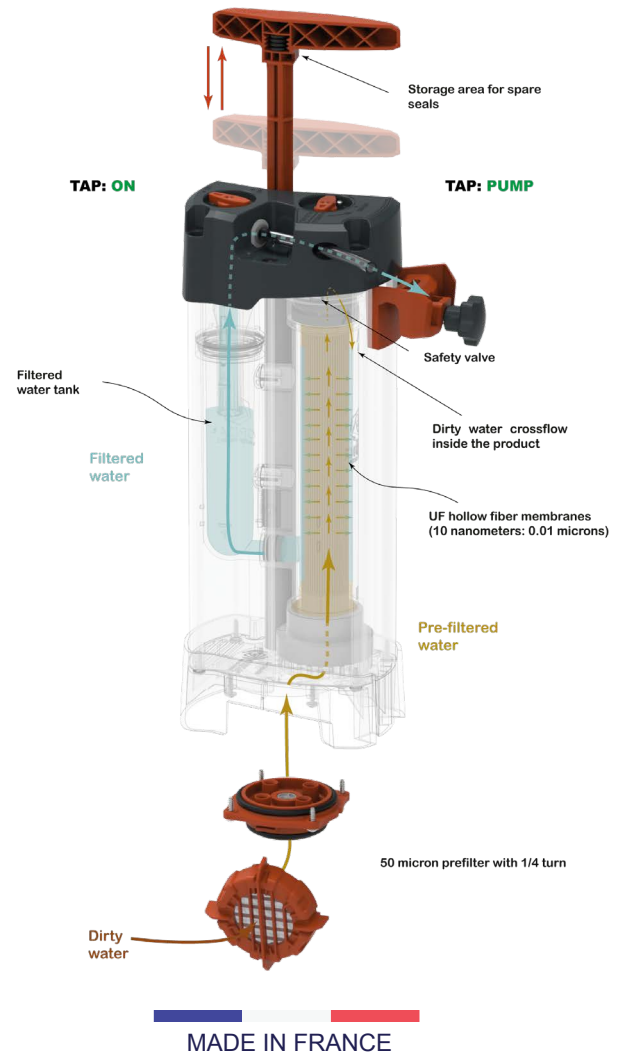

## QUALITY AND DURABILITY

The ORISA® water filter is fitted with an **effective backwashing system which uses purified water to clean the membrane** with no risk of contamination from external sources. The integrated crossflow allows constant circulation of water to be processed in ORISA® for reduced membrane clogging. The membranes are also compatible with occasional chemical cleaning\*.

Filtration surface area	0.56 m <sup>2</sup>
Filtration direction	IN / OUT
Water flowrate	120 L/h
PH	2 - 12
Backwash	✓
Crossflow	✓
Maximum system pressure	3 bar
Maximum operating temperature	50°C
Optimal performance	1 to 50 NTUs**
*Maximum chlorine dose in case of chemical cleaning	7,000 ppmh
Shelf life before initial use	5 years as per the date indicated on the product
Traceability	Individual serial number

### French membrane hollow-fibre

The ORISA® hollow fibre type membrane is a small polymer tube. **Its internal channel has measuring 2500µm and several centimetres long.** The ORISA® membrane pores are 0.01 micron wide, which is 1000 times narrower than a hair. The viruses, bacteria, suspended solids, micro-organisms and microplastic are all retained on the internal surface of the fibres.

### Ultrafiltration modules

The ORISA® ultrafiltration modules consist of over **3,000 tubes, creating a total filtration surface area of 0.56 m<sup>2</sup>** and a flowrate of 120 L/hour.